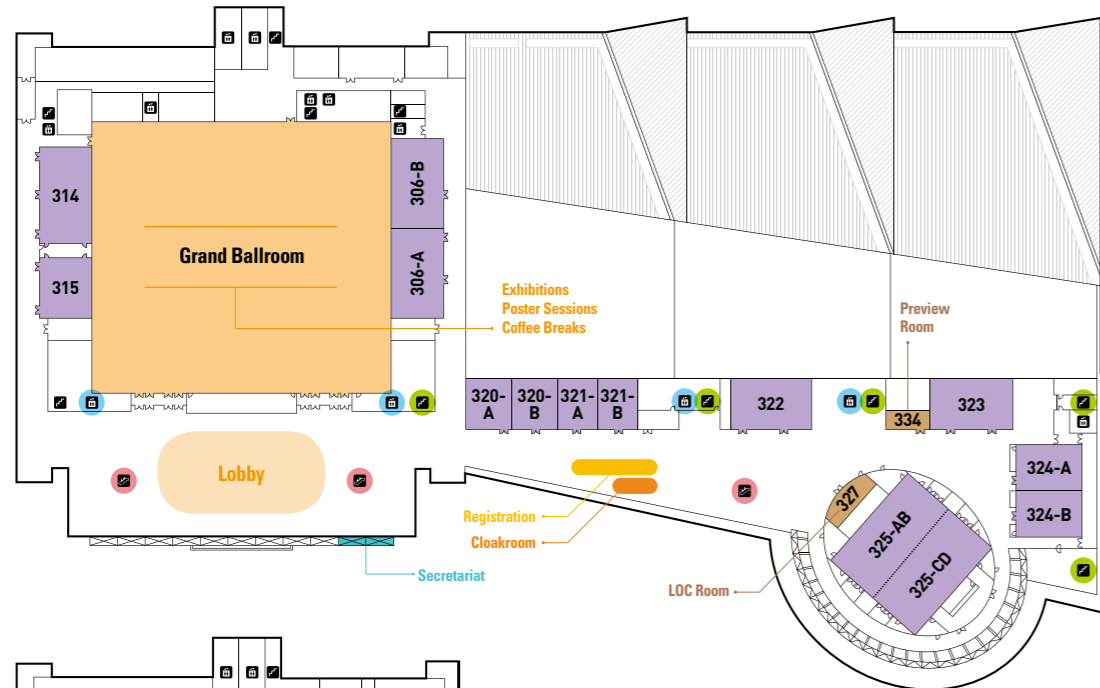

5F

3F

2F

Exit 

Elevator 

Escalator 

1F

1F

- First Aid
- Clinic
- Nursing Room
- Infant Care Facilities

2F

- 211
- Workshops

3F

- Grand Ballroom
- Exhibitions & Poster Sessions, Coffee Breaks
- 314
- Concurrent Symposia 9
- 325-AB
- Concurrent Symposia 1
- 321-A
- Concurrent Symposia 10
- 325-CD
- Concurrent Symposia 2
- 321-B
- Concurrent Symposia 11
- 324-A
- Concurrent Symposia 3
- 320-A
- Concurrent Symposia 12
- 324-B
- Concurrent Symposia 4
- 320-B
- Concurrent Symposia 13
- 323
- Concurrent Symposia 5
- 315
- Concurrent Symposia 14
- 322
- Concurrent Symposia 6
- 334
- Preview Room
- 306-A
- Concurrent Symposia 7
- 327
- LOC Room
- 306-B
- Concurrent Symposia 8
- Lobby
- Exhibitions

5F

- Convention Hall
- Opening & Closing Ceremony, Plenary Lectures
- 504 & 505
- Affiliated Meetings
- 503
- Korean Culture Experiences
- 506
- Child Care Service (Kids Room)
- 520
- Prayer Room
- Sky Garden
- VIP Room